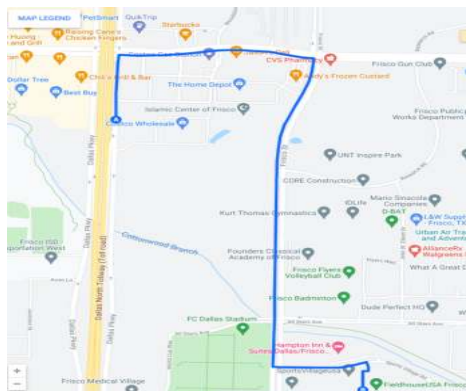

IMPORTANT ROAD CLOSING INFORMATION FOR SATURDAY, NOVEMBER 11th!!

The Frisco Community Parade will be held on Saturday, November 11th. The Parade will result in the closings of Main Street East of the North Dallas Tollway and Frisco Street South of Main Street.

The best alternative to access Frisco Fieldhouse, 6155 Sports Village Rd., Frisco, TX, is the following:

- Traveling either direction on the North Dallas Tollway, **exit Eldorado Parkway**, and proceed East on El Dorado Parkway for .4 of a mile.
- Turn right onto Frisco Street and proceed South on Frisco for .9 a mile.
- Turn left onto Sports Village Road. Proceed East and Frisco Fieldhouse will be on your right.

To leave Frisco Fieldhouse, reverse the above route:

- West on Frisco Road leaving Frisco Fieldhouse
- Turn right onto Frisco Road.
- Turn Left onto Eldorado Parkway.
- Travel on Eldorado Parkway to North Dallas Tollway.

The road closings will be from 6 am to 12:30 pm. We strongly encourage you to avoid Frisco Main Street for a reasonable time after 12:30 pm.

Click [here](#) for a link to the closed streets and proposed route.

Please plan your team's arrival time accordingly as teams will still be expected to arrive before game time and games cannot be delayed due to additional travel time.

PrimeTime Team

Recommended Route: